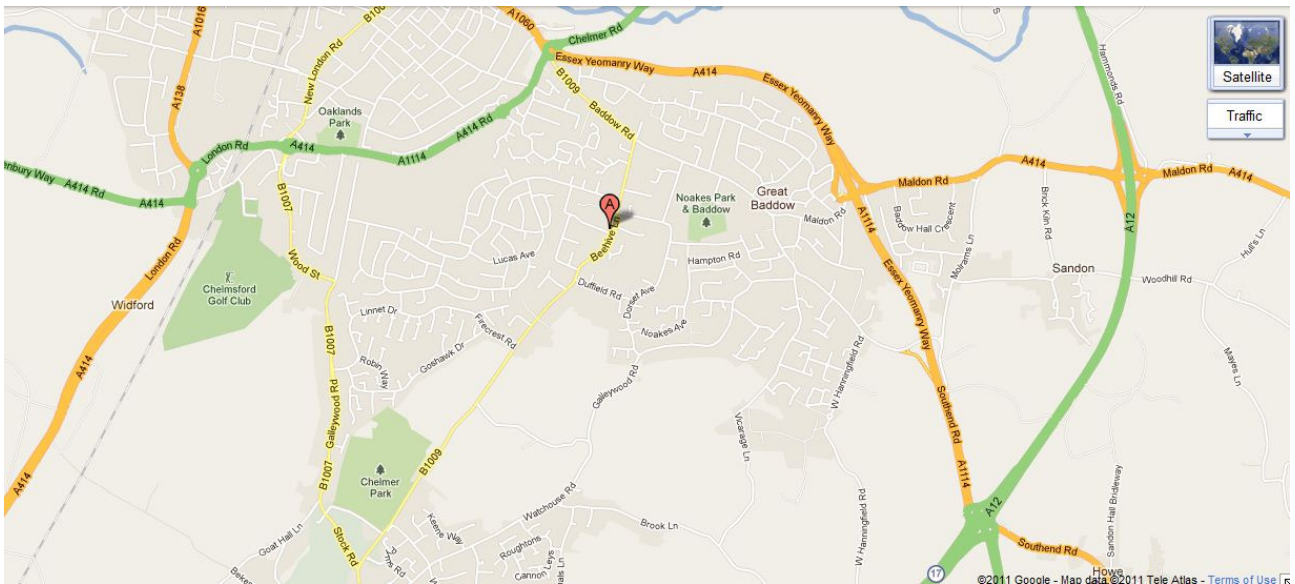

Chelmsford

Marconi Club

Tydemans, Beehive Lane, Chelmsford CM2 9RX

Please note postcode does not show exact location on sat nav or google maps.

Marconi club is located in Tydemans a little turning off **Beehive lane**, virtually opposite **Co-op** Supermarket, in between the roads **The Ridings** and **Appleway**